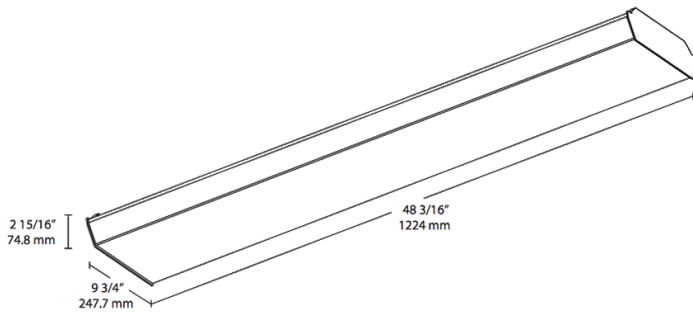

Dimensions

Features

- Energy-efficient, maintenance-free LED wrap fixture
- Multiple mounting options: surface, pendant or chain
- High-reflectance white finish for optimal output
- Diffusion wrap-around lens for smooth light distribution
- 0-10V dimming, standard
- 100,000-Hour LED lifespan

Ordering Matrix

Family	Size	Wattage	Color Temp	Finish	Driver Options
GUS	4	36	YN	W	/D10
	4 = 4 ft 2 = 2 ft	18 = 18W (2 ft) 25 = 25W (2 ft) 36 = 36W (4 ft) 50 = 50W (4 ft)	Blank = 5000K Cool N = 4000K Neutral YN = 3500K Warm Neutral Y = 3000K Warm	W = White	/D10 = 0-10V Dimming /D10/E2 = 0-10V Dimming w/ Battery Backup /D10/LC = 0-10V Dimming w/ Lightcloud® Controller /D10/LC/E2 = 0-10V Dimming w/ Lightcloud® Controller and Battery Backup