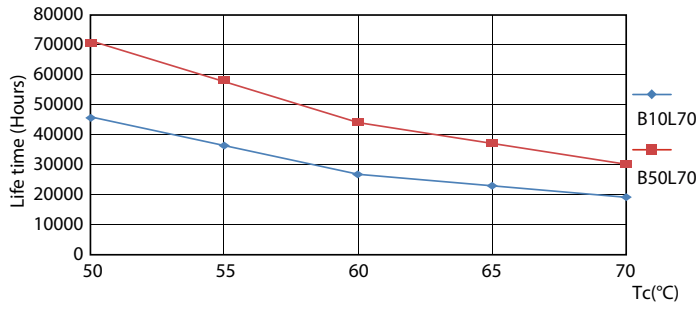

T8

Lifetime

LEDtube 15,5W G13 T8 LifetimeVsTc