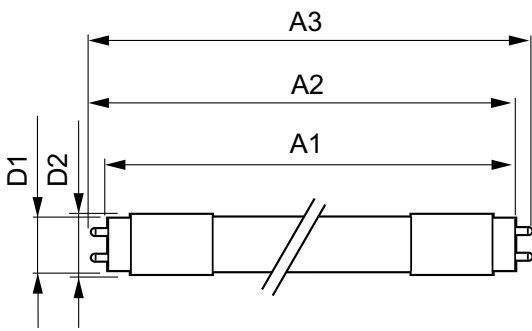

### Product data

General information	
Base	G13 [ Medium Bi-Pin Fluorescent]
EU RoHS compliant	Yes
Nominal Lifetime (Nom)	70000 h
Switching Cycle	50000X
Light technical	
Color Code	841 [ CCT of 4100K (841)]
Beam Angle (Nom)	180 °
Initial lumen (Nom)	2500 lm
Color Designation	Cool White (CW)
Correlated Color Temperature (Nom)	4000 K
Luminous Efficacy (rated) (Nom)	161.00 lm/W
Color Consistency	<6
Color Rendering Index (Nom)	80
LLMF At End Of Nominal Lifetime (Nom)	70 %
Operating and electrical	
Input Frequency	50 to 60 Hz
Power (Rated) (Nom)	15.5 W

Starting Time (Nom)	0.5 s
Warm Up Time to 60% Light (Nom)	0.5 s
UL Type	Type A - works on ballast
Power Factor (Nom)	0.9
Voltage (Nom)	120-277 V
Temperature	
T-Ambient (Max)	55 °C
T-Ambient (Min)	-20 °C
T-Storage (Max)	65 °C
T-Storage (Min)	-40 °C
T-Case Maximum (Nom)	50 °C
Controls and dimming	
Dimmable	Yes
Mechanical and housing	
Bulb Material	Plastic
Product Length	48 in

# T8

<b>Bulb Shape</b>	Tube, double-ended
<b>Approval and application</b>	
<b>Energy Saving Product</b>	Yes
<b>Approbation Marks</b>	RoHS compliance UL certificate DLC compliance
<b>Energy Consumption kWh/1000 h</b>	- kWh

## Dimensional drawing

15.5T8/MAS/48-840/IF25/P/DIM 25/1

Product	D1	D2	A1	A2	A3
15.5T8/MAS/48-840/ IF25/P/DIM 25/1	25.7 mm	28 mm	1198.1 mm	1205.2 mm	1212.3 mm