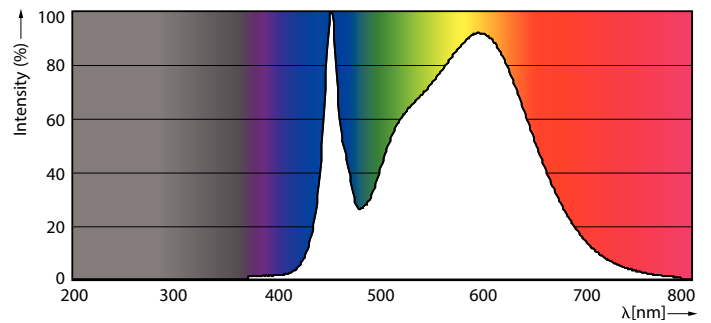

LEDtube 15,5W G13 T8 840