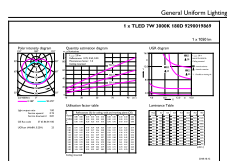

Product data

Order product name	7T8/MAS/24-830/IF10/P/DIM 10/1
--------------------	--------------------------------

EAN/UPC - Product	046677541811
Order code	541813
Numerator - Quantity Per Pack	1
Numerator - Packs per outer box	10
Material Nr. (12NC)	929001986904
Net Weight (Piece)	0.080 kg
Model Number	9290019869

Dimensional drawing

7T8/MAS/24-830/IF10/P/DIM 10/1

Product	D1	D2	A1	A2	A3
7T8/MAS/24-830/ IF10/P/DIM 10/1	25.7 mm	26.3 mm	588.6 mm	595.7 mm	602.8 mm

Photometric data

G13 3000K 1100lm

G13 4000K

Photometric data