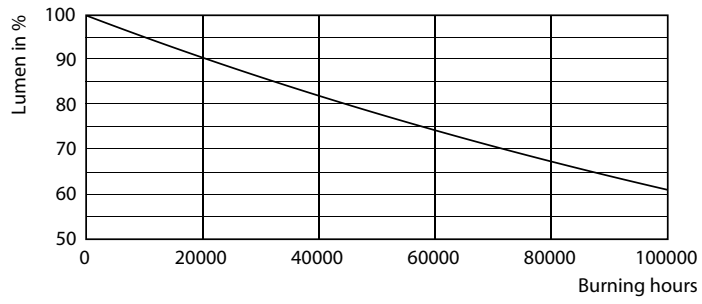

Product data

General information		Lamp Current (Max)	
Base	G13 [Medium Bi-Pin Fluorescent]	240 mA	
EU RoHS compliant	Yes	Lamp Current (Min)	
Nominal Lifetime (Nom)	70000 h	80 mA	
Switching Cycle	50000X	Starting Time (Nom)	
		0.5 s	
		Warm Up Time to 60% Light (Nom)	
		0.5 s	
		UL Type	
		Type A - works on ballast	
		Power Factor (Nom)	
		0.9	
		Voltage (Nom)	
		120-277, 347 V	
Light technical		Temperature	
Color Code	830 [CCT of 3000K]	T-Ambient (Max)	
Beam Angle (Nom)	180 °	45 °C	
Initial lumen (Nom)	1150 lm	T-Ambient (Min)	
Color Designation	White (WH)	-20 °C	
Correlated Color Temperature (Nom)	3000 K	T-Storage (Max)	
Luminous Efficacy (rated) (Nom)	157.00 lm/W	65 °C	
Color Consistency	<6	T-Storage (Min)	
Color Rendering Index (Nom)	80	-40 °C	
LLMF At End Of Nominal Lifetime (Nom)	70 %	T-Case Maximum (Nom)	
		50 °C	
Operating and electrical		Controls and dimming	
Input Frequency	20K to 120K Hz	Dimmable	
Power (Rated) (Nom)	7 W	Yes	
Mechanical and housing			
Bulb Material	Plastic		

G13 3000K 1100lm

Lifetime

G13 4000K

G13 4000K

G13 4000K

G13 4000K

T8

Lifetime