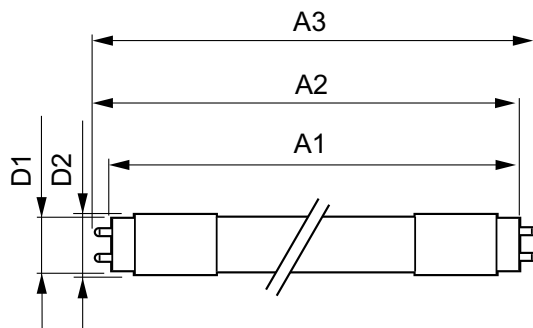

Product data

General information		Lamp Current (Max)	
Base	G13 [Medium Bi-Pin Fluorescent]	240 mA	
EU RoHS compliant	Yes	Lamp Current (Min)	
Nominal Lifetime (Nom)	70000 h	80 mA	
Switching Cycle	50000X	Starting Time (Nom)	
		0.5 s	
		Warm Up Time to 60% Light (Nom)	
		0.5 s	
		UL Type	
		Type A - works on ballast	
		Power Factor (Nom)	
		0.9	
		Voltage (Nom)	
		120-277, 347 V	
Light technical		Temperature	
Color Code	830 [CCT of 3000K]	T-Ambient (Max)	
Beam Angle (Nom)	180 °	45 °C	
Initial lumen (Nom)	1150 lm	T-Ambient (Min)	
Color Designation	White (WH)	-20 °C	
Correlated Color Temperature (Nom)	3000 K	T-Storage (Max)	
Luminous Efficacy (rated) (Nom)	157.00 lm/W	65 °C	
Color Consistency	<6	T-Storage (Min)	
Color Rendering Index (Nom)	80	-40 °C	
LLMF At End Of Nominal Lifetime (Nom)	70 %	T-Case Maximum (Nom)	
		50 °C	
Operating and electrical		Controls and dimming	
Input Frequency	20K to 120K Hz	Dimmable	
Power (Rated) (Nom)	7 W	Yes	
Mechanical and housing			
Bulb Material	Plastic		

T8

Product Length	24 in
Bulb Shape	Tube, double-ended

Approval and application

Energy Saving Product	Yes
Approbation Marks	RoHS compliance UL certificate
Energy Consumption kWh/1000 h	- kWh
Energy Certifications	DLC Standard

Product data

Order product name	7T8/MAS/24-830/IF10/P/DIM 10/1
--------------------	--------------------------------

EAN/UPC - Product	046677541811
Order code	541813
Numerator - Quantity Per Pack	1
Numerator - Packs per outer box	10
Material Nr. (12NC)	929001986904
Net Weight (Piece)	0.080 kg
Model Number	9290019869

Dimensional drawing

7T8/MAS/24-830/IF10/P/DIM 10/1

Product	D1	D2	A1	A2	A3
7T8/MAS/24-830/ IF10/P/DIM 10/1	25.7 mm	26.3 mm	588.6 mm	595.7 mm	602.8 mm

Photometric data

G13 3000K 1100lm

G13 4000K

Photometric data