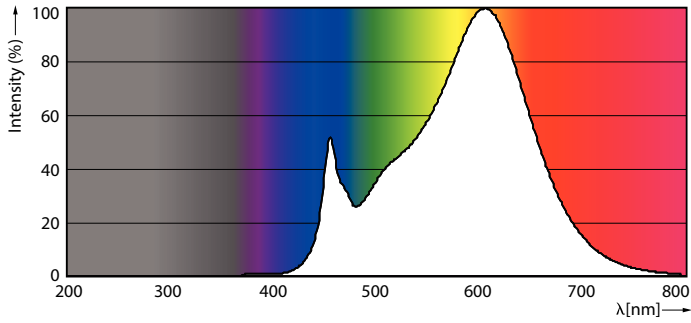

Product data

General information		Lamp Current (Max)	
Base	G13 [Medium Bi-Pin Fluorescent]	240 mA	
EU RoHS compliant	Yes	Lamp Current (Min)	
Nominal Lifetime (Nom)	70000 h	80 mA	
Switching Cycle	50000X	Starting Time (Nom)	
		0.5 s	
		Warm Up Time to 60% Light (Nom)	
		0.5 s	
		UL Type	
		Type A - works on ballast	
		Power Factor (Nom)	
		0.9	
		Voltage (Nom)	
		120-277, 347 V	
Light technical		Temperature	
Color Code	830 [CCT of 3000K]	T-Ambient (Max)	
Beam Angle (Nom)	180 °	45 °C	
Initial lumen (Nom)	1150 lm	T-Ambient (Min)	
Color Designation	White (WH)	-20 °C	
Correlated Color Temperature (Nom)	3000 K	T-Storage (Max)	
Luminous Efficacy (rated) (Nom)	157.00 lm/W	65 °C	
Color Consistency	<6	T-Storage (Min)	
Color Rendering Index (Nom)	80	-40 °C	
LLMF At End Of Nominal Lifetime (Nom)	70 %	T-Case Maximum (Nom)	
		50 °C	
Operating and electrical		Controls and dimming	
Input Frequency	20K to 120K Hz	Dimmable	
Power (Rated) (Nom)	7 W	Yes	
Mechanical and housing			
Bulb Material	Plastic		

Dimensional drawing

7T8/MAS/24-830/IF10/P/DIM 10/1

Product	D1	D2	A1	A2	A3
7T8/MAS/24-830/ IF10/P/DIM 10/1	25.7 mm	26.3 mm	588.6 mm	595.7 mm	602.8 mm

Photometric data

G13 3000K 1100lm

G13 4000K

Photometric data