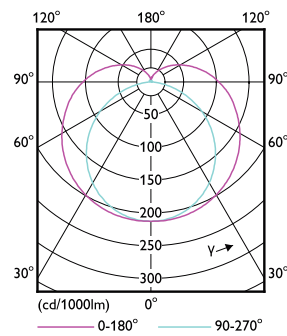

Dimensional drawing

7T8/MAS/24-830/IF10/P/DIM 10/1

Product	D1	D2	A1	A2	A3
7T8/MAS/24-830/ IF10/P/DIM 10/1	25.7 mm	26.3 mm	588.6 mm	595.7 mm	602.8 mm

Photometric data

G13 3000K 1100lm

G13 4000K

Photometric data