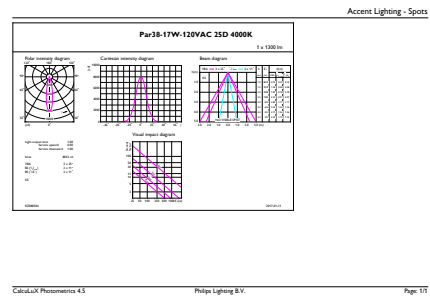

PAR38 17-120W 1250lm 25D 4000K E26 D