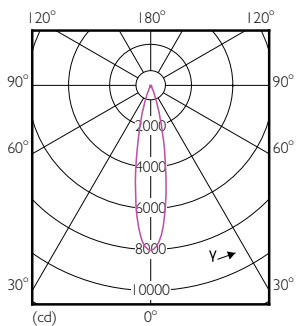

## Dimensional drawing

17PAR38/EXPERTCOLOR/F25/940/DIM

| Product                         | D       | C       |
|---------------------------------|---------|---------|
| 17PAR38/EXPERTCOLOR/F25/940/DIM | 94.8 mm | 93.1 mm |

## Photometric data

PAR38 17-120W 1250lm 25D 4000K E26 D

PAR38 17-120W 1250lm 25D 4000K E26 D

PAR38 17W 1300lm 25D 4000K E26