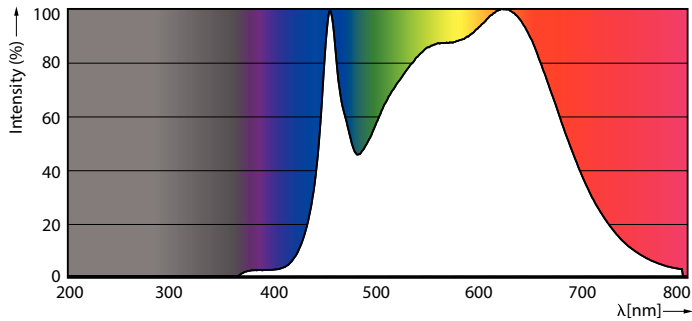

Photometric data

PAR38 17-120W 1250lm 25D 4000K E26 D