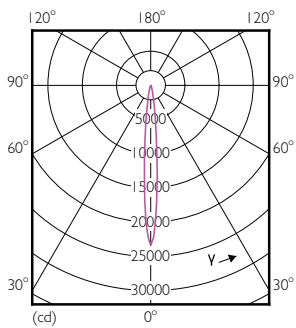

PAR38_17W_1150lm_8D_2700K_E26