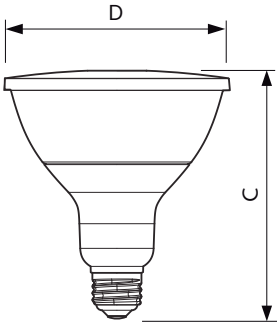

LED PAR38

Order code	470823
Numerator - Quantity Per Pack	1
Numerator - Packs per outer box	6
Material Nr. (12NC)	929001339404

Net Weight (Piece)	0.425 kg

Dimensional drawing

17PAR38/EXPERTCOLOR/S8/927/DIM/120V

Product	D	C
17PAR38/EXPERTCOLOR/S8/927/DIM/120V	120.7 mm	134.6 mm