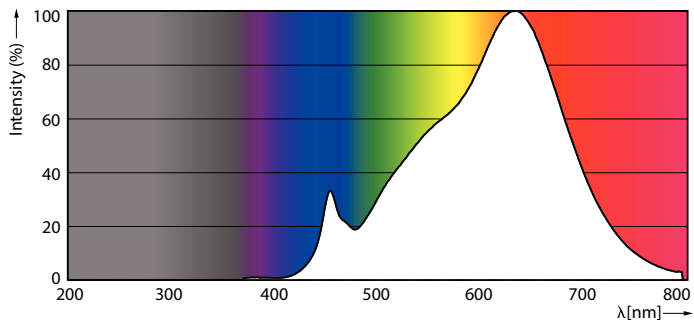

Photometric data

PAR38 120V 17-90W 1150lm 8D 2700K E26 D