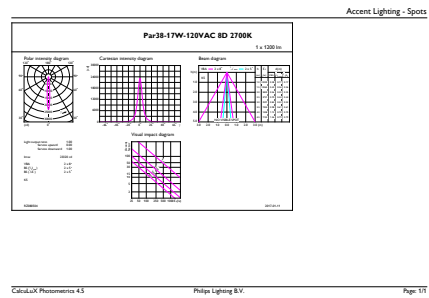

## Dimensional drawing

17PAR38/EXPERTCOLOR/S8/927/DIM/120V

Product	D	C
17PAR38/EXPERTCOLOR/S8/927/DIM/120V	120.7 mm	134.6 mm

## Photometric data

PAR38 120V 17-90W 1150lm 8D 2700K E26 D

PAR38 120V 17-90W 1150lm 8D 2700K E26 D

PAR38\_17W\_1150lm\_8D\_2700K\_E26