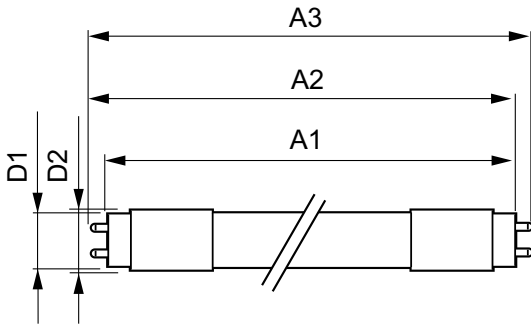

T5

11T5HE/34-840/IF15/G/DIM 10/1

Philips LED T5 InstantFit Lamps are an ideal energy saving choice for existing linear fluorescent fixtures.

Product data

General information		Power Factor (Nom)		0.9
Base	G5 [G5]	Voltage (Nom)		50-80 V
EU RoHS compliant	Yes	Temperature		
Nominal Lifetime (Nom)	50000 h	T-Ambient (Max)	45 °C	
Switching Cycle	50000X	T-Ambient (Min)	-20 °C	
Light technical		T-Storage (Max)	65 °C	
Color Code	841 [CCT of 4100K (841)]	T-Storage (Min)	-40 °C	
Beam Angle (Nom)	200 °	T-Case Maximum (Nom)	70 °C	
Initial lumen (Nom)	1500 lm	Controls and dimming		
Color Designation	Cool White (CW)	Dimmable	Yes	
Correlated Color Temperature (Nom)	4000 K	Mechanical and housing		
Luminous Efficacy (rated) (Nom)	136.00 lm/W	Bulb Material	Glass	
Color Consistency	<6	Product Length	36 in	
Color Rendering Index (Nom)	82	Bulb Shape	Tube, double-ended	
LLMF At End Of Nominal Lifetime (Nom)	70 %	Approval and application		
Operating and electrical		Energy Saving Product	Yes	
Input Frequency	40000-110000 Hz	Approbation Marks	UL certificate RoHS compliance	
Power (Rated) (Nom)	11 W	Energy Consumption kWh/1000 h	- kWh	
Lamp Current (Max)	400 mA	Product data		
Lamp Current (Min)	60 mA	Order product name	11T5HE/34-840/IF15/G/DIM 10/1	
Starting Time (Nom)	0.5 s			
Warm Up Time to 60% Light (Nom)	0.5 s			
UL Type	Type A - works on ballast			

T5

EAN/UPC - Product	046677476472
Order code	476473
Numerator - Quantity Per Pack	1
Numerator - Packs per outer box	10
Material Nr. (12NC)	929001823704

Net Weight (Piece)	0.110 kg
Model Number	9290018237

Dimensional drawing

11T5HE/34-840/IF15/G/DIM 10/1

Product	D1	D2	A1	A2	A3
11T5HE/34-840/IF15/G/DIM 10/1	15.3 mm	18.4 mm	847.8 mm	854.9 mm	862 mm

Photometric data

LEDtube PLC 400mm 16-5W 2G11 840 2100lm

LEDtube 11W G5 840 200D DIM IF15