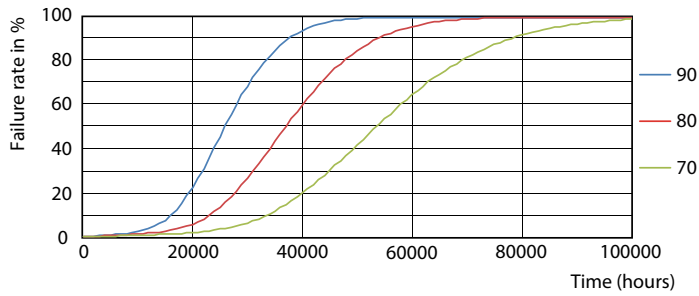

T5

11T5HE/34-840/IF15/G/DIM 10/1

Philips LED T5 InstantFit Lamps are an ideal energy saving choice for existing linear fluorescent fixtures.

Product data

General information		Power Factor (Nom)		0.9
Base	G5 [G5]	Voltage (Nom)		50-80 V
EU RoHS compliant	Yes	Temperature		
Nominal Lifetime (Nom)	50000 h	T-Ambient (Max)	45 °C	
Switching Cycle	50000X	T-Ambient (Min)	-20 °C	
Light technical		T-Storage (Max)	65 °C	
Color Code	841 [CCT of 4100K (841)]	T-Storage (Min)	-40 °C	
Beam Angle (Nom)	200 °	T-Case Maximum (Nom)	70 °C	
Initial lumen (Nom)	1500 lm	Controls and dimming		
Color Designation	Cool White (CW)	Dimmable	Yes	
Correlated Color Temperature (Nom)	4000 K	Mechanical and housing		
Luminous Efficacy (rated) (Nom)	136.00 lm/W	Bulb Material	Glass	
Color Consistency	<6	Product Length	36 in	
Color Rendering Index (Nom)	82	Bulb Shape	Tube, double-ended	
LLMF At End Of Nominal Lifetime (Nom)	70 %	Approval and application		
Operating and electrical		Energy Saving Product	Yes	
Input Frequency	40000-110000 Hz	Approbation Marks	UL certificate RoHS compliance	
Power (Rated) (Nom)	11 W	Energy Consumption kWh/1000 h	- kWh	
Lamp Current (Max)	400 mA	Product data		
Lamp Current (Min)	60 mA	Order product name	11T5HE/34-840/IF15/G/DIM 10/1	
Starting Time (Nom)	0.5 s			
Warm Up Time to 60% Light (Nom)	0.5 s			
UL Type	Type A - works on ballast			

LEDtube 8W G5 830 200D DIM IF10

Lifetime

LEDtube 8-14W G5 830-850 200D DIM IF10-21

LEDtube 8-14W G5 830-850 200D DIM IF10-21

LEDtube 8-14W G5 830-850 200D DIM IF10-21

LEDtube 8-14W G5 830-850 200D DIM IF10-21