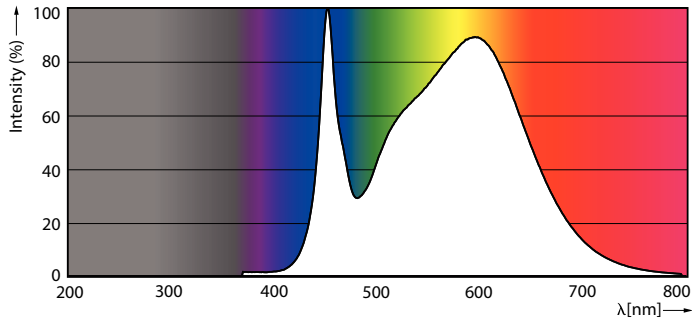

Photometric data

LEDtube PLC 400mm 16-5W 2G11 840 2100lm