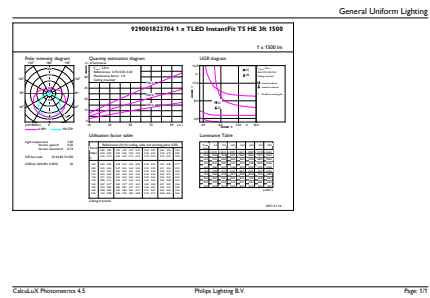

T5

11T5HE/34-840/IF15/G/DIM 10/1

Philips LED T5 InstantFit Lamps are an ideal energy saving choice for existing linear fluorescent fixtures.

Product data

General information		Power Factor (Nom)		0.9
Base	G5 [G5]	Voltage (Nom)		50-80 V
EU RoHS compliant	Yes	Temperature		
Nominal Lifetime (Nom)	50000 h	T-Ambient (Max)	45 °C	
Switching Cycle	50000X	T-Ambient (Min)	-20 °C	
Light technical		T-Storage (Max)	65 °C	
Color Code	841 [CCT of 4100K (841)]	T-Storage (Min)	-40 °C	
Beam Angle (Nom)	200 °	T-Case Maximum (Nom)	70 °C	
Initial lumen (Nom)	1500 lm	Controls and dimming		
Color Designation	Cool White (CW)	Dimmable	Yes	
Correlated Color Temperature (Nom)	4000 K	Mechanical and housing		
Luminous Efficacy (rated) (Nom)	136.00 lm/W	Bulb Material	Glass	
Color Consistency	<6	Product Length	36 in	
Color Rendering Index (Nom)	82	Bulb Shape	Tube, double-ended	
LLMF At End Of Nominal Lifetime (Nom)	70 %	Approval and application		
Operating and electrical		Energy Saving Product	Yes	
Input Frequency	40000-110000 Hz	Approbation Marks	UL certificate RoHS compliance	
Power (Rated) (Nom)	11 W	Energy Consumption kWh/1000 h	- kWh	
Lamp Current (Max)	400 mA	Product data		
Lamp Current (Min)	60 mA	Order product name	11T5HE/34-840/IF15/G/DIM 10/1	
Starting Time (Nom)	0.5 s			
Warm Up Time to 60% Light (Nom)	0.5 s			
UL Type	Type A - works on ballast			

Dimensional drawing

11T5HE/34-840/IF15/G/DIM 10/1

Product	D1	D2	A1	A2	A3
11T5HE/34-840/IF15/G/DIM 10/1	15.3 mm	18.4 mm	847.8 mm	854.9 mm	862 mm

Photometric data

LEDtube PLC 400mm 16-5W 2G11 840 2100lm

LEDtube 11W G5 840 200D DIM IF15