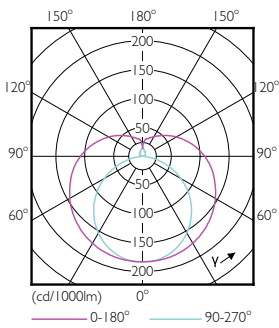

T5

11T5HE/34-840/IF15/G/DIM 10/1

Philips LED T5 InstantFit Lamps are an ideal energy saving choice for existing linear fluorescent fixtures.

Product data

General information		Power Factor (Nom)		0.9
Base	G5 [G5]	Voltage (Nom)		50-80 V
EU RoHS compliant	Yes	Temperature		
Nominal Lifetime (Nom)	50000 h	T-Ambient (Max)	45 °C	
Switching Cycle	50000X	T-Ambient (Min)	-20 °C	
Light technical		T-Storage (Max)	65 °C	
Color Code	841 [CCT of 4100K (841)]	T-Storage (Min)	-40 °C	
Beam Angle (Nom)	200 °	T-Case Maximum (Nom)	70 °C	
Initial lumen (Nom)	1500 lm	Controls and dimming		
Color Designation	Cool White (CW)	Dimmable	Yes	
Correlated Color Temperature (Nom)	4000 K	Mechanical and housing		
Luminous Efficacy (rated) (Nom)	136.00 lm/W	Bulb Material	Glass	
Color Consistency	<6	Product Length	36 in	
Color Rendering Index (Nom)	82	Bulb Shape	Tube, double-ended	
LLMF At End Of Nominal Lifetime (Nom)	70 %	Approval and application		
Operating and electrical		Energy Saving Product	Yes	
Input Frequency	40000-110000 Hz	Approbation Marks	UL certificate RoHS compliance	
Power (Rated) (Nom)	11 W	Energy Consumption kWh/1000 h	- kWh	
Lamp Current (Max)	400 mA	Product data		
Lamp Current (Min)	60 mA	Order product name	11T5HE/34-840/IF15/G/DIM 10/1	
Starting Time (Nom)	0.5 s			
Warm Up Time to 60% Light (Nom)	0.5 s			
UL Type	Type A - works on ballast			

Dimensional drawing

11T5HE/34-840/IF15/G/DIM 10/1

Product	D1	D2	A1	A2	A3
11T5HE/34-840/IF15/G/DIM 10/1	15.3 mm	18.4 mm	847.8 mm	854.9 mm	862 mm

Photometric data

LEDtube PLC 400mm 16-5W 2G11 840 2100lm

LEDtube 11W G5 840 200D DIM IF15