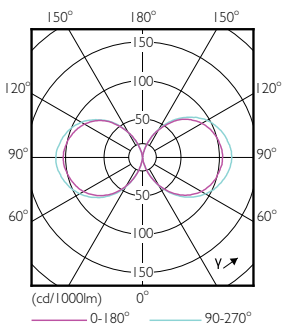

Product data

General information	
Base	E39 [Single Contact Mogul Screw]
EU RoHS compliant	Yes
Nominal Lifetime (Nom)	50000 h
Switching Cycle	50000X
Technical Type	55-150W
Light technical	
Color Code	740 [CCT of 4000K]
Beam Angle (Nom)	360 °
Initial lumen (Nom)	8000 lm
Color Designation	Cool White (CW)
Correlated Color Temperature (Nom)	4000 K
Luminous Efficacy (rated) (Nom)	133.33 lm/W
Color Consistency	ANSI 4000K
Color Rendering Index (Nom)	70
LLMF At End Of Nominal Lifetime (Nom)	70 %
Operating and electrical	
Input Frequency	50 to 60 Hz

Order code	473645
Numerator - Quantity Per Pack	1
Numerator - Packs per outer box	4
Material Nr. (12NC)	929001396904
Net Weight (Piece)	0.900 kg

Dimensional drawing

55ED28/LED/740/ND 120-277V G2 4/1

Product	D	C
55ED28/LED/740/ND 120-277V G2 4/1	105 mm	204 mm

Photometric data

NAM Highbay 165W EX39 4000K 60-120D NB WB DL

HIB NAM Trueforce 55W E39 Clear 740 36D ND

HIB NAM Trueforce 55W E39 Clear 730 36D ND

LED Urban TrueForce Lamps

Lifetime

HIB NAM Trueforce 26W E26 Clear 730 36D ND