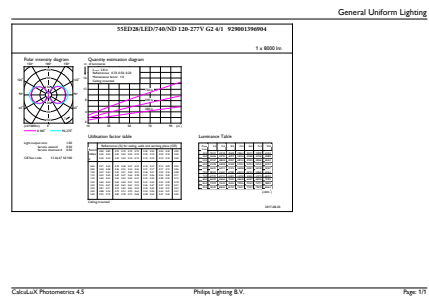

HIB NAM Trueforce 55W E39 Clear 740 36D ND