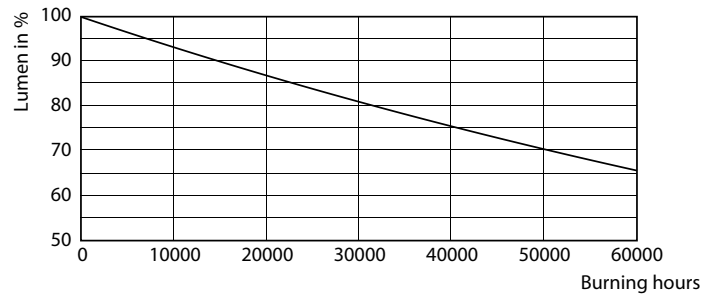

Product data

General information	
Base	E39 [Single Contact Mogul Screw]
EU RoHS compliant	Yes
Nominal Lifetime (Nom)	50000 h
Switching Cycle	50000X
Technical Type	55-150W
Light technical	
Color Code	740 [CCT of 4000K]
Beam Angle (Nom)	360 °
Initial lumen (Nom)	8000 lm
Color Designation	Cool White (CW)
Correlated Color Temperature (Nom)	4000 K
Luminous Efficacy (rated) (Nom)	133.33 lm/W
Color Consistency	ANSI 4000K
Color Rendering Index (Nom)	70
LLMF At End Of Nominal Lifetime (Nom)	70 %
Operating and electrical	
Input Frequency	50 to 60 Hz

Photometric data

NAM Highbay 165W EX39 4000K 60-120D NB WB DL

HIB NAM Trueforce 55W E39 Clear 740 36D ND

HIB NAM Trueforce 55W E39 Clear 730 36D ND

LED Urban TrueForce Lamps

Lifetime

HIB NAM Trueforce 26W E26 Clear 730 36D ND