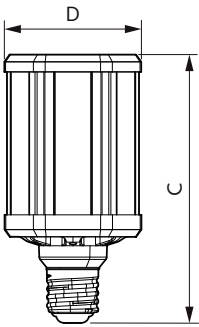

Product data

General information	
Base	E39 [Single Contact Mogul Screw]
EU RoHS compliant	Yes
Nominal Lifetime (Nom)	50000 h
Switching Cycle	50000X
Technical Type	55-150W
Light technical	
Color Code	740 [CCT of 4000K]
Beam Angle (Nom)	360 °
Initial lumen (Nom)	8000 lm
Color Designation	Cool White (CW)
Correlated Color Temperature (Nom)	4000 K
Luminous Efficacy (rated) (Nom)	133.33 lm/W
Color Consistency	ANSI 4000K
Color Rendering Index (Nom)	70
LLMF At End Of Nominal Lifetime (Nom)	70 %
Operating and electrical	
Input Frequency	50 to 60 Hz

Power (Rated) (Nom)	55 W
Lamp Current (Nom)	460 mA
Wattage Equivalent	HPS150 W
Starting Time (Nom)	0.5 s
Warm Up Time to 60% Light (Nom)	0.5 s
Power Factor (Nom)	0.9
Voltage (Nom)	120-277 V
Temperature	
T-Case Maximum (Nom)	80 °C
Controls and dimming	
Dimmable	No
Mechanical and housing	
Bulb Finish	Clear
Bulb Material	Plastic
Bulb Shape	Others

Order code	473645
Numerator - Quantity Per Pack	1
Numerator - Packs per outer box	4
Material Nr. (12NC)	929001396904
Net Weight (Piece)	0.900 kg

Dimensional drawing

55ED28/LED/740/ND 120-277V G2 4/1

Product	D	C
55ED28/LED/740/ND 120-277V G2 4/1	105 mm	204 mm