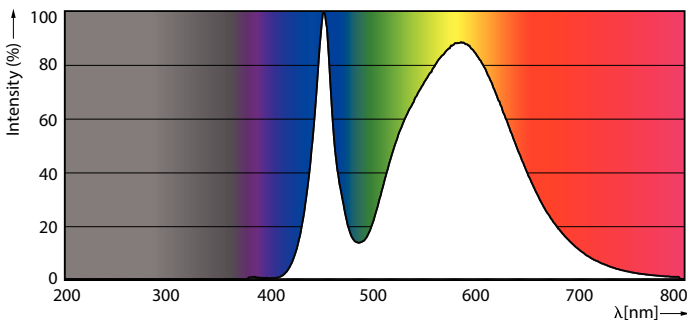

Photometric data

NAM Highbay 165W EX39 4000K 60-120D NB WB DL