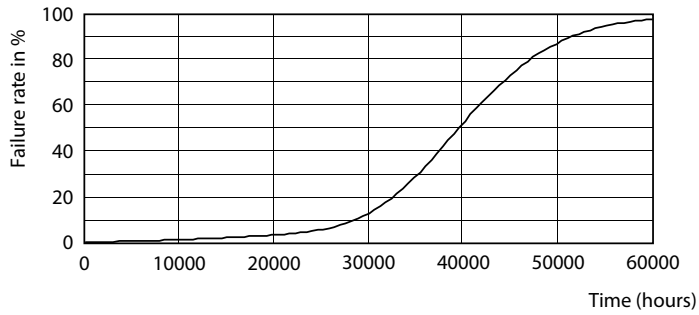

Product data

General information	
Base	E39 [Single Contact Mogul Screw]
EU RoHS compliant	Yes
Nominal Lifetime (Nom)	50000 h
Switching Cycle	50000X
Technical Type	55-150W
Light technical	
Color Code	740 [CCT of 4000K]
Beam Angle (Nom)	360 °
Initial lumen (Nom)	8000 lm
Color Designation	Cool White (CW)
Correlated Color Temperature (Nom)	4000 K
Luminous Efficacy (rated) (Nom)	133.33 lm/W
Color Consistency	ANSI 4000K
Color Rendering Index (Nom)	70
LLMF At End Of Nominal Lifetime (Nom)	70 %
Operating and electrical	
Input Frequency	50 to 60 Hz

Photometric data

NAM Highbay 165W EX39 4000K 60-120D NB WB DL

HIB NAM Trueforce 55W E39 Clear 740 36D ND

HIB NAM Trueforce 55W E39 Clear 730 36D ND

LED Urban TrueForce Lamps

Lifetime

HIB NAM Trueforce 26W E26 Clear 730 36D ND