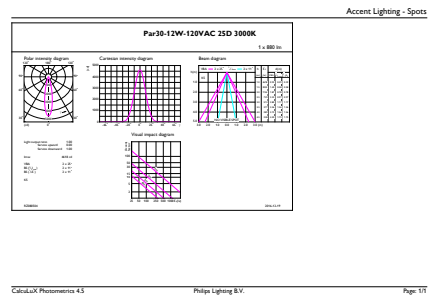

PAR30S 120V 12-75W 25D 3000K E26 D WH