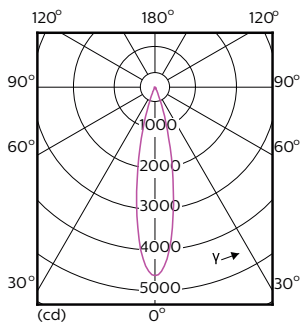

Product data

General information	
Base	E26 [Single Contact Medium Screw]
EU RoHS compliant	Yes
Nominal Lifetime (Nom)	25000 h
Switching Cycle	50000X
Technical Type	12-75W
Light technical	
Color Code	930 [CCT of 3000K]
Beam Angle (Nom)	25 °
Initial lumen (Nom)	880 lm
Luminous Intensity (Nom)	4500 cd
Color Designation	White (WH)
Correlated Color Temperature (Nom)	3000 K
Luminous Efficacy (rated) (Nom)	73 lm/W
Color Consistency	<6
Color Rendering Index (Nom)	90
LLMF At End Of Nominal Lifetime (Nom)	70 %
Operating and electrical	
Input Frequency	60 Hz
Power (Rated) (Nom)	12 W
Lamp Current (Nom)	120 mA
Wattage Equivalent	75 W

12PAR30S/EXPERTCOLOR RETAIL/F25/930/DIM

Product	D	C
12PAR30S/EXPERTCOLOR RETAIL/F25/930/DIM	94.8 mm	93.1 mm

Photometric data

PAR38 120V 17-90W 1200lm 8D 3000K E26 D

PAR30S 120V 12-75W 25D 3000K E26 D WH

PAR30S 120V 12-75W 25D 3000K E26 D WH