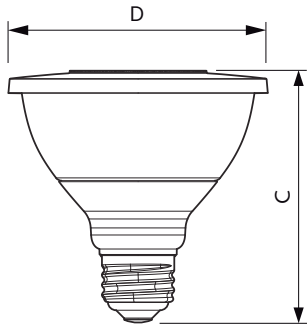

LED PAR30 S/L

EAN/UPC - Product	046677471071
Order code	471078
Numerator - Quantity Per Pack	1
Numerator - Packs per outer box	6

Material Nr. (12NC)	929001286004
Net Weight (Piece)	0.220 kg

Dimensional drawing

12PAR30S/EXPERTCOLOR RETAIL/F25/930/DIM

Product	D	C
12PAR30S/EXPERTCOLOR RETAIL/F25/930/DIM	94.8 mm	93.1 mm