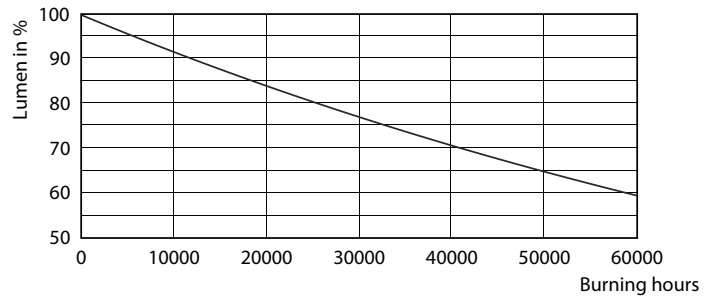

LED PAR30 S/L

Lifetime

ExpertColor PAR38 30S 30L Dim 120V Life Expectancy Diagram

ExpertColor PAR38 30S 30L Dim 120V Lumen Maintenance Diagram