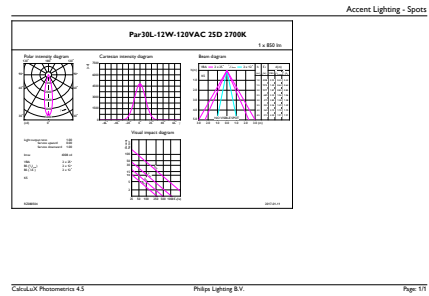

PAR30L 12-75W 850lm 25D 2700K E26 D