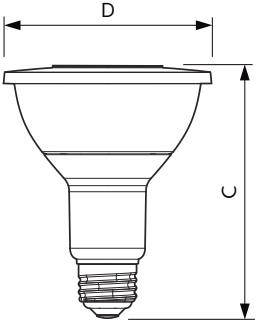

LED PAR30 S/L

Order code	470954
Numerator - Quantity Per Pack	1
Numerator - Packs per outer box	6
Material Nr. (12NC)	929001340904

Net Weight (Piece)	0.285 kg

Dimensional drawing

12PAR30L/EXPERTCOLOR/F25/927/DIM

Product	D	C
12PAR30L/EXPERTCOLOR/F25/927/DIM	94.8 mm	93.1 mm