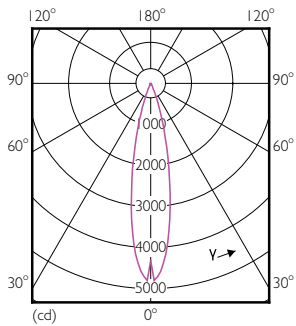

Product data

General information	
Base	E26 [Single Contact Medium Screw]
EU RoHS compliant	Yes
Nominal Lifetime (Nom)	40000 h
Switching Cycle	50000X
Technical Type	12-75W
Light technical	
Color Code	927
Beam Angle (Nom)	25 °
Initial lumen (Nom)	850 lm
Luminous Intensity (Nom)	4200 cd
Color Designation	Warm White (WW)
Correlated Color Temperature (Nom)	2700 K
Luminous Efficacy (rated) (Nom)	66.67 lm/W
Color Consistency	<6
Color Rendering Index (Nom)	95
LLMF At End Of Nominal Lifetime (Nom)	70 %
Operating and electrical	
Input Frequency	60 Hz
Power (Rated) (Nom)	12 W
Lamp Current (Nom)	120 mA
Wattage Equivalent	75 W

12PAR30L/EXPERTCOLOR/F25/927/DIM

Product	D	C
12PAR30L/EXPERTCOLOR/F25/927/DIM	94.8 mm	93.1 mm

Photometric data

PAR38 120V 17-90W 1150lm 8D 2700K E26 D

PAR30L 12-75W 850lm 25D 2700K E26 D

PAR30L 12W 850lm 25D 2700K E26