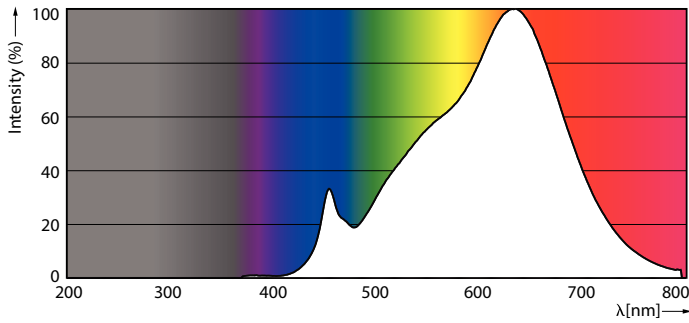

Photometric data

PAR38 120V 17-90W 1150lm 8D 2700K E26 D