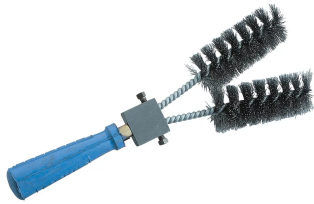

CADWELD WIRE BRUSH WITH REPLACEABLE BRUSH HEADS

CATALOG NUMBER

T314

FEATURES

Aids in removing oxides from conductor surfaces

Useful for cleaning coarse or very dirty conductors

PRODUCT ATTRIBUTES

Product: Brush with Replaceable Brush Heads