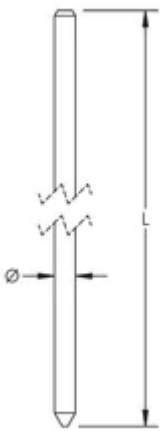

COPPER-BONDED GROUND ROD, POINTED, 1" DIA, 10', 10 MIL PLATING, 22 LB

CATALOG NUMBER

614400

CERTIFICATIONS

FEATURES

99.9% pure electrolytic copper coating

Rods have a high carbon steel core and tip that provide superior strength when driving

Copper coating will not crack when bent or tear when driven

Minimum copper coating of 10 mils on rods listed to UL® 467

nVent ERICO name, length, diameter and part number is roll-stamped within 12" (304,8 mm) of chamfered end

Tensile Strength: 80000 lbf/in² Min

Ground Rod Diameter, Nominal: 1"

Ground Rod Diameter, Actual (Ø): 0.91"

Length (L): 10'

Plating Thickness: 10mil

Unit Weight: 22 lb

UPC Label: No

Complies With: ANSI®/NEMA® GR1

ADDITIONAL PRODUCT DETAILS

For rods to be listed to UL® 467, they must be at least 8' (2.44 m) in length.

IEC® EN 62561-2 supercedes EN 50164-2.

Additional lengths available.

DIAGRAMS

WARNING

nVent products shall be installed and used only as indicated in nVent's product instruction sheets and training materials. Instruction sheets are available at www.nvent.com and from your nVent customer service representative. Improper installation, misuse, misapplication or other failure to completely follow nVent's instructions and warnings may cause product malfunction, property damage, serious bodily injury and death and/or void your warranty.