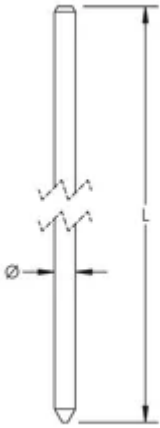

COPPER-BONDED GROUND ROD, POINTED, 1/2" DIA, 8', 10 MIL PLATING, 5.5 LB

CATALOG NUMBER

611380

CERTIFICATIONS

FEATURES

99.9% pure electrolytic copper coating

Rods have a high carbon steel core and tip that provide superior strength when driving

Copper coating will not crack when bent or tear when driven

Minimum copper coating of 10 mils on rods listed to UL® 467

nVent ERICO name, length, diameter and part number is roll-stamped within 12" (304,8 mm) of chamfered end

Tensile Strength: 80000 lbf/in² Min

Ground Rod Diameter, Nominal: 1/2"

Ground Rod Diameter, Actual (Ø): 0.51"

Length (L): 8'

Plating Thickness: 10mil

Unit Weight: 5.5 lb

UPC Label: No

Complies With: ANSI®/NEMA® GR1

ADDITIONAL PRODUCT DETAILS

For rods to be listed to UL® 467, they must be at least 8' (2.44 m) in length.

IEC® EN 62561-2 supercedes EN 50164-2.

Additional lengths available.

DIAGRAMS

WARNING

nVent products shall be installed and used only as indicated in nVent's product instruction sheets and training materials. Instruction sheets are available at www.nvent.com and from your nVent customer service representative. Improper installation, misuse, misapplication or other failure to completely follow nVent's instructions and warnings may cause product malfunction, property damage, serious bodily injury and death and/or void your warranty.