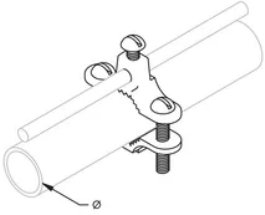

WTR PIPE GRND CLMP, SIL BRZ, 1/2"-1" PIPE, #10 SOL-#2 STRND, (6MM²-25) MM² STRND

CATALOG NUMBER

CWP1JU

CERTIFICATIONS

FEATURES

High-strength silicone bronze

Used for connecting copper conductors to metallic water pipe or ground rods

PRODUCT ATTRIBUTES

Material: Silicon Bronze

Pipe Size, Nominal (Ø): 1/2" - 1"

Conductor Size: #10 Solid - #2 Stranded; 6 mm² Stranded - 25 mm² Stranded

DIAGRAMS

WARNING

nVent products shall be installed and used only as indicated in nVent's product instruction sheets and training materials. Instruction sheets are available at www.nvent.com and from your nVent customer service representative. Improper installation, misuse, misapplication or other failure to completely follow nVent's instructions and warnings may cause product malfunction, property damage, serious bodily injury and death and/or void your warranty.