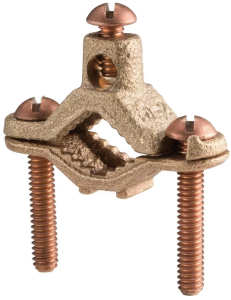

WTR PIPE GRND CLMP, SIL BRZ, 1/2"-1" PIPE, #10 SOL-#2 STRND, (6MM²-25) MM² STRND

CATALOG NUMBER

CWP1JU

CERTIFICATIONS

FEATURES

High-strength silicone bronze

Used for connecting copper conductors to metallic water pipe or ground rods

PRODUCT ATTRIBUTES

Material: Silicon Bronze

Pipe Size, Nominal (Ø): 1/2" - 1"

Conductor Size: #10 Solid - #2 Stranded; 6 mm² Stranded - 25 mm² Stranded

DIAGRAMS

WARNING

nVent products shall be installed and used only as indicated in nVent's product instruction sheets and training materials. Instruction sheets are available at www.nvent.com and from your nVent customer service representative. Improper installation, misuse, misapplication or other failure to completely follow nVent's instructions and warnings may cause product malfunction, property damage, serious bodily injury and death and/or void your warranty.