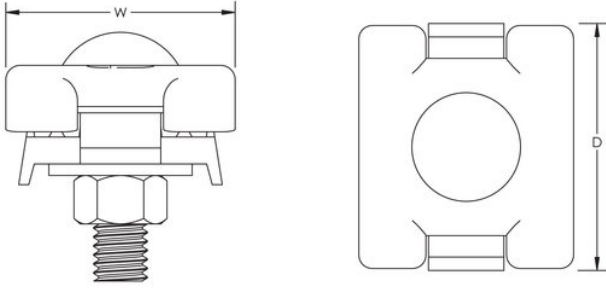

### PRODUCT ATTRIBUTES

Conductor Size, UL: Class 1 - Class 2 (4/0 Max)

Material: Aluminum

Finish: Bare

Depth: 1.840"

Width: 1 1/2"

Unit Weight: 0.140 lb

## DIAGRAMS

---