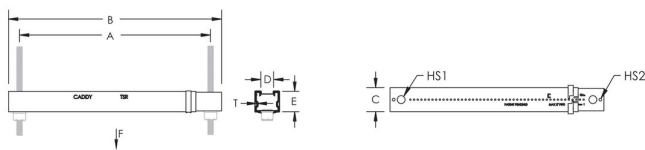

C: 1 5/8"

B: 14" – 21 1/2"

A: 12 1/2" – 20"

Static Load 1: 300 lb

Static Load 2: 200 lb

ADDITIONAL PRODUCT DETAILS

Static Load 1 represents a distributed load for 12" - 20" (300 - 500 mm) installations and a point load for 12" - 16" (300 - 400 mm) installations. Static Load 2 represents a point load for 16" - 20" (400 - 500 mm) installations.

DIAGRAMS

WARNING

nVent products shall be installed and used only as indicated in nVent's product instruction sheets and training materials. Instruction sheets are available at www.nvent.com and from your nVent customer service representative. Improper installation, misuse, misapplication or other failure to completely follow nVent's instructions and warnings may cause product malfunction, property damage, serious bodily injury and death and/or void your warranty.

North America

+1.800.753.9221

Option 1 – Customer Care

Option 2 – Technical Support

Europe

Netherlands:

+31 800-0200135

France:

+33 800 901 793

Europe

Germany:

800 1890272

Other Countries:

+31 13 5835404