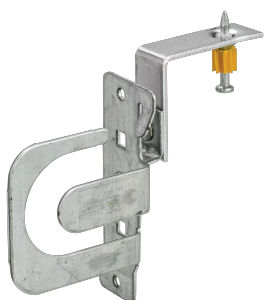

MC/AC CABLE SUPPORT WITH SHOT-FIRE BRACKET, 14-3 TO 10-2 MC/AC, 10-2 SUPER NEUTRAL, 8 CABLE

CATALOG NUMBER

MCS100SF

FEATURES

Neatly isolates, supports and secures MC/AC cables

Properly spaces MC/AC cable to help eliminate bundling and NEC® & CEC derating issues

Results in a "neat and workmanlike" installation

Complete with shot-fire bracket and pre-assembled drive pin from DEWALT®

Quickly and easily attaches to concrete, steel or composite metal decking

Integrated pin installs easily using powder-actuated or single-shot gas-actuated tools

ICC-ES ESR-2024 evaluation report available for drive pin from DEWALT®

PRODUCT ATTRIBUTES

Material: Steel

Finish: Electrogalvanized

MC/AC Cable Size: 14-3 to 10-2

Super Neutral Cable Size: 10-2

Outer Diameter (OD): 0.430" - 0.56"

Cable Capacity: 8

Height (H): 4"

Width (W): 5"

A: 1.4"

ADDITIONAL PRODUCT DETAILS

Uses Powers Fasteners, Inc. part number 50032.

Pre-assembled drive pin from Powers Fasteners, Inc. works with Powers® C4CZ, Simpson® GCN-MEPKT, SPIT® P1000, P200, P2201, P3500 / PA3500, P35s, P45, P60, P7201, Sniper; Ramset® 721, Cobra, D45 / D60 / D60L, M70, SA270, T3SS, TS750P, TS60P, Viper; Hilti® DX35, DX350 / DX351 / DX36M, DX100 / DX200, DX460, DXA40, DXA41, DXE72 / DX400; Würth® Diva-1, BST-1, BST-2 or equivalent nailers.