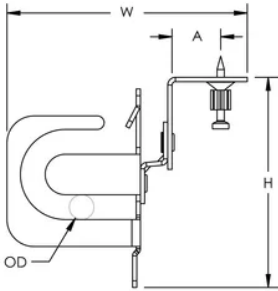

ICC-ES ESR-2024 evaluation report available for drive pin from DEWALT®

PRODUCT ATTRIBUTES

Material: Steel

Finish: Electrogalvanized

MC/AC Cable Size: 14-3 to 10-2

Super Neutral Cable Size: 10-2

Outer Diameter (OD): 0.430" - 0.56"

Cable Capacity: 8

Height (H): 4"

Width (W): 5"

A: 1.4"

ADDITIONAL PRODUCT DETAILS

Uses Powers Fasteners, Inc. part number 50032.

Pre-assembled drive pin from Powers Fasteners, Inc. works with Powers® C4CZ, Simpson® GCN-MEPKT, SPIT® P1000, P200, P2201, P3500 / PA3500, P35s, P45, P60, P7201, Sniper; Ramset® 721, Cobra, D45 / D60 / D60L, M70, SA270, T3SS, TS750P, TS60P, Viper; Hilti® DX35, DX350 / DX351 / DX36M, DX100 / DX200, DX460, DXA40, DXA41, DXE72 / DX400; Würth® Diva-1, BST-1, BST-2 or equivalent nailers.

DIAGRAMS

WARNING

nVent products shall be installed and used only as indicated in nVent's product instruction sheets and training materials. Instruction sheets are available at www.nvent.com and from your nVent customer service representative. Improper installation, misuse, misapplication or other failure to completely follow nVent's instructions and warnings may cause product malfunction, property damage, serious bodily injury and death and/or void your warranty.