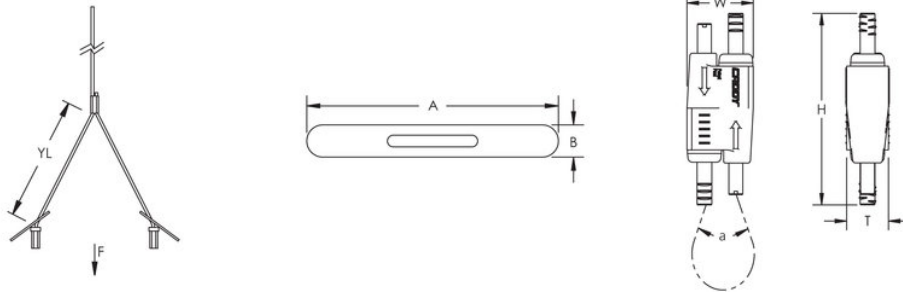

## PRODUCT ATTRIBUTES

Material: Steel;Zinc Alloy;Polypropylene

Finish: Electrogalvanized

Static Load Safety Factor: 5:1

Complies With: SMACNA HVAC-DCS

Wire Rope Diameter: 2 mm

Wire Rope Length: 9.9'

Wire Rope "Y" Length: 11.8"

B: 0.310"

A: 1.650"

Static Load: 100 lb

Height: 2.150"

Width: 3/4"

Thickness: 1/2"

Angle: 90° Max

## DIAGRAMS