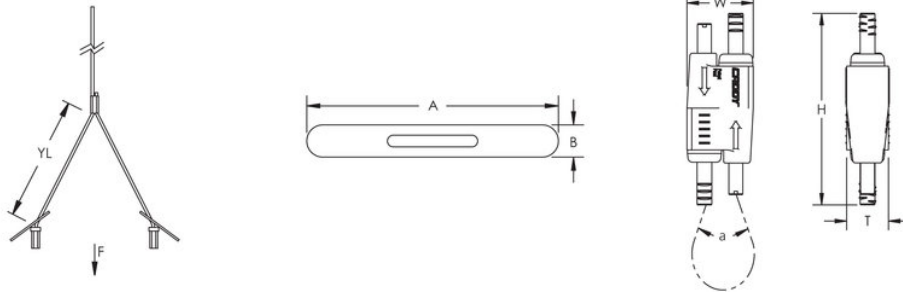

## PRODUCT ATTRIBUTES

Material: Steel;Zinc Alloy;Polypropylene

Finish: Electrogalvanized

Static Load Safety Factor: 5:1

Complies With: SMACNA HVAC-DCS

Wire Rope Diameter: 2 mm

Wire Rope Length: 6.6'

Wire Rope "Y" Length: 11.8"

B: 0.310"

A: 1.650"

Static Load: 100 lb

Height: 2.150"

Width: 3/4"

Thickness: 1/2"

Angle: 90° Max

## DIAGRAMS