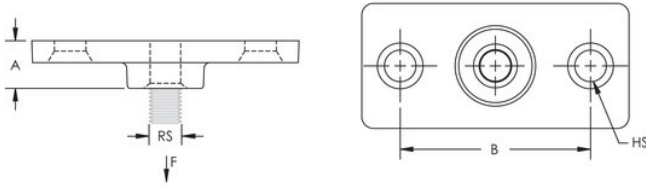

### FEATURES

---

Structural attachment to support hanger rod from a ceiling or a wall

### PRODUCT ATTRIBUTES

---

Material: Cast Iron

Finish: Plain

Rod Size: 3/8"

Hole Size: 1/4"

A: 15/32"

B: 1 15/16"

### ADDITIONAL PRODUCT DETAILS

---

Follow fastener manufacturer's recommended shear and pull-out strength when fastening to the structure. Fastener not included.

## DIAGRAMS

---