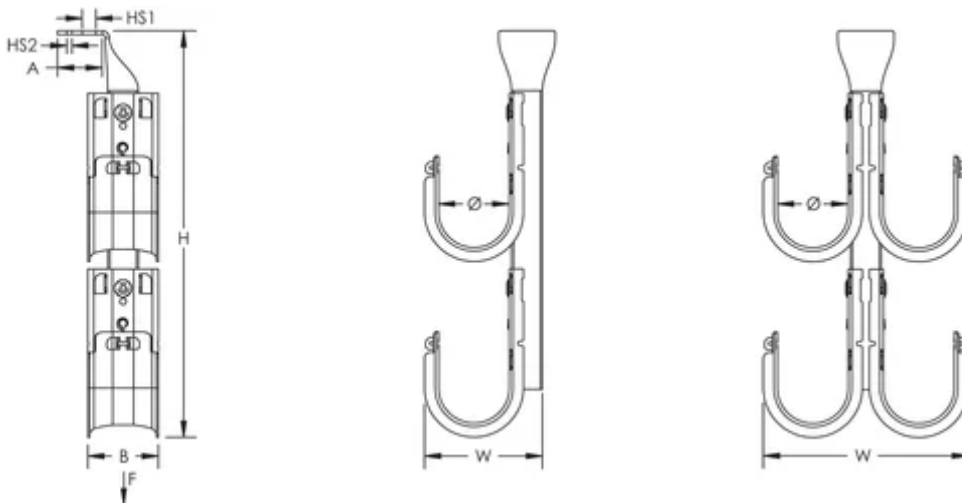

### PRODUCT ATTRIBUTES

Material: Steel

Finish: Pregalvanized

Type: Double Sided

Diameter (Ø): 2"

Tiers: 2

Height (H): 10 1/4"

Width (W): 5 13/16"

Hole Size 1 (HS1): 0.41"

Hole Size 2 (HS2): 0.18"

A: 1 7/16"

B: 2"

Static Load 1 (F1): 240lb

Static Load 2 (F2): 180lb

## ADDITIONAL PRODUCT DETAILS

---

Static loads represent maximum load limit of J-Hook tree. Static load limit of each J-Hook is 60 lb (270 N).

Refer to Static Load 1 when fastening J-Hook tree using Hole Size 1. Refer to Static Load 2 when fastening J-Hook tree using Hole Size 2.

## DIAGRAMS

---