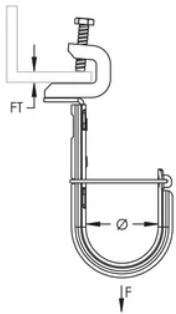

NVENT CADDY CAT HP J-HOOK WITH BC200 BEAM CLAMP, SWIVEL, 2" DIA, 1/2" MAX FLANGE

CATALOG NUMBER

CAT32HPBC200B

CERTIFICATIONS

FEATURES

Easy installation to beam flanges

Rotates 360 degrees to support various directional runs of cable

PRODUCT ATTRIBUTES

Material: Steel

Finish: Pregalvanized;Electrogalvanized

Diameter (\emptyset): 2"

Area: 3.97in²

Cable Capacity, Cat 5e: 90

Cable Capacity, Cat 6: 60

Cable Capacity, Cat 6A: 35

Flange Thickness (FT): 1/2" Max

Static Load (F): 60lb

ADDITIONAL PRODUCT DETAILS

Setscrew must be tightened and torqued onto the sloped side of the I-beam.

Non-continuous supports may not exceed spacing of 5' (1.5 m) per TIA 569-C.9.7 and EN 50174-2.

Cable capacity is calculated based on a 70% fill rate.

DIAGRAMS

WARNING

nVent products shall be installed and used only as indicated in nVent's product instruction sheets and training materials. Instruction sheets are available at www.nvent.com and from your nVent customer service representative. Improper installation, misuse, misapplication or other failure to completely follow nVent's instructions and warnings may cause product malfunction, property damage, serious bodily injury and death and/or void your warranty.