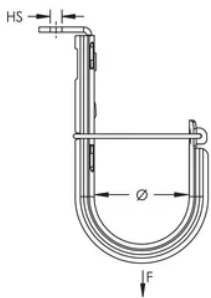

NVENT CADDY CAT HP J-HOOK WITH ANGLE BRACKET, 3" DIA, 1/4" HOLE

CATALOG NUMBER

CAT48HPAB

CERTIFICATIONS

FEATURES

Ideal for attaching to concrete, steel or wood surfaces

Provides optimal support for high-performance data cable, up to and including Cat 5e, Cat 6, Cat 6A, Cat 7 and fibre optic

Complies with EN 50174-2

Meets ISO®/IEC 14763-2, ANSI®/TIA 568 and ANSI®/TIA 569

PRODUCT ATTRIBUTES

Material: Steel

Finish: Pregalvanized

Diameter (Ø): 3"

Area: 9.26in²

Cable Capacity, Cat 5e: 200

Cable Capacity, Cat 6: 150

Cable Capacity, Cat 6A: 80

Hole Size (HS): 1/4"

Static Load (F): 60lb

ADDITIONAL PRODUCT DETAILS

Non-continuous supports may not exceed spacing of 5' (1.5 m) per TIA 569-C.9.7 and EN 50174-2.

Cable capacity is calculated based on a 70% fill rate.

DIAGRAMS

WARNING

nVent products shall be installed and used only as indicated in nVent's product instruction sheets and training materials. Instruction sheets are available at www.nvent.com and from your nVent customer service representative. Improper installation, misuse, misapplication or other failure to completely follow nVent's instructions and warnings may cause product malfunction, property damage, serious bodily injury and death and/or void your warranty.