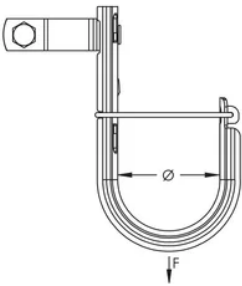

Cable Capacity, Cat 5e: 20

Cable Capacity, Cat 6: 15

Cable Capacity, Cat 6A: 10

Pedestal Size: 3/4" Square; 7/8" - 1 1/8" Round

ADDITIONAL PRODUCT DETAILS

Non-continuous supports may not exceed spacing of 5' (1.5 m) per TIA 569-C.9.7 and EN 50174-2.

Cable capacity is calculated based on a 70% fill rate.

DIAGRAMS

WARNING

nVent products shall be installed and used only as indicated in nVent's product instruction sheets and training materials. Instruction sheets are available at www.nvent.com and from your nVent customer service representative. Improper installation, misuse, misapplication or other failure to completely follow nVent's instructions and warnings may cause product malfunction, property damage, serious bodily injury and death and/or void your warranty.

North America

+1.800.753.9221

Option 1 – Customer Care

Option 2 – Technical Support

Europe

Netherlands:

+31 800-0200135

France:

+33 800 901 793

Europe

Germany:

800 1890272

Other Countries:

+31 13 5835404