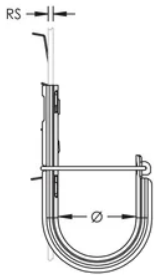

Finish: Pregalvanized;nVent CADDY Armour

Diameter (Ø): 1"

Area: 1.07in²

Cable Capacity, Cat 5e: 20

Cable Capacity, Cat 6: 15

Cable Capacity, Cat 6A: 10

Wire Size: #12 - #8

Rod Size (RS): 1/4";5/16";3/8"

Static Load (F): 30lb

ADDITIONAL PRODUCT DETAILS

Non-continuous supports may not exceed spacing of 5' (1.5 m) per TIA 569-C.9.7 and EN 50174-2.

Cable capacity is calculated based on a 70% fill rate.

DIAGRAMS

WARNING

---

nVent products shall be installed and used only as indicated in nVent's product instruction sheets and training materials. Instruction sheets are available at www.nvent.com and from your nVent customer service representative. Improper installation, misuse, misapplication or other failure to completely follow nVent's instructions and warnings may cause product malfunction, property damage, serious bodily injury and death and/or void your warranty.