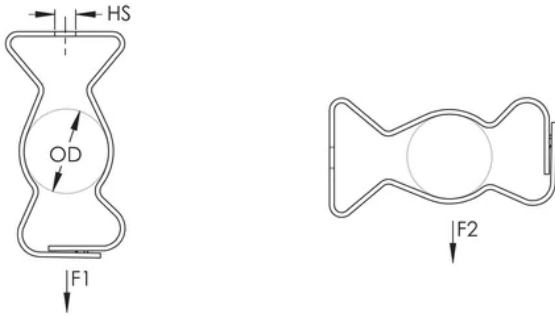

Outer Diameter (OD): 0.920" - 1.38"

Hole Size (HS): 1/4"

Hole Type: Threaded

Static Load 1 (F1): 100lb

Static Load 2 (F2): 25lb

DIAGRAMS

WARNING

nVent products shall be installed and used only as indicated in nVent's product instruction sheets and training materials. Instruction sheets are available at www.nvent.com and from your nVent customer service representative. Improper installation, misuse, misapplication or other failure to completely follow nVent's instructions and warnings may cause product malfunction, property damage, serious bodily injury and death and/or void your warranty.

North America

+1.800.753.9221

Option 1 – Customer Care

Option 2 – Technical Support

Europe

Netherlands:

+31 800-0200135

France:

+33 800 901 793

Europe

Germany:

800 1890272

Other Countries:

+31 13 5835404

APAC

Shanghai:

+ 86 21 2412 1618/19

Sydney:

+61 2 9751 8500

Our powerful portfolio of brands:
nVent.com **CADDY ERICO HOFFMAN RAYCHEM SCHROFF**
TRACER

© 2024 nVent. All nVent marks and logos are owned or licensed by nVent Services GmbH or its affiliates. All other trademarks are the property of their respective owners.

nVent reserves the right to change specifications without notice.