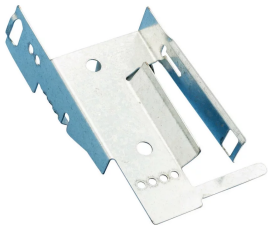

MC/AC AND NON-METALLIC SHEATHED CABLE SUPPORT

CATALOG NUMBER

CER4

CERTIFICATIONS

FEATURES

Effectively supports non-metallic sheathed and MC/AC cables

Secures cables 1-1/4" from the face of the stud

Flared edges prevent damage to the cable jacket

Holds up to four MC/AC cables or four 12-3 non-metallic sheathed cables with ground

Unique "stop-bend" design helps prevent cables from being installed too far from face of stud

PRODUCT ATTRIBUTES

Material: Steel

Finish: Pregalvanized

Cable Size	MC/AC 14-2 w/ground	MC/AC 12-3 w/ground	MC/AC 12-4 through 10-4	MC/AC single cables up to 6-3 stranded	Non-metallic sheathed cables up to 12-3 w/ground
Number of Cables	4	3	2	1	4