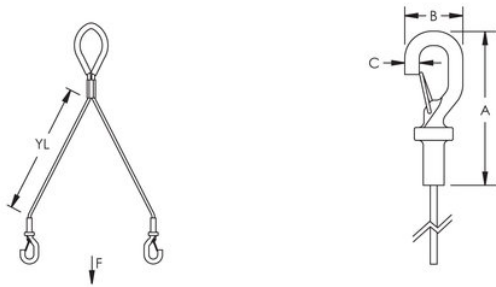

NVENT CADDY SPEED LINK Y-HOOK WITH EYELET EXTENSION, 2 MM WIRE, 19.6" Y-LENGTH

CATALOG NUMBER

SLD2YH500

CERTIFICATIONS

FEATURES

Double hook offers easy attachment to basket tray, cable tray or lighting

Convenient design allows one hook to be temporarily detached for maintenance or to add cables to the tray

Y-design provides improved stability

Spring latch helps provide secure connection

PRODUCT ATTRIBUTES

Material: Steel

Finish: Electrogalvanized

Static Load Safety Factor: 5:1

Wire Rope Diameter: 2 mm

Wire Rope "Y" Length: 19.6"

A: 2.300"

B: 0.900"

C: 1/4"

Static Load: 100 lb

ADDITIONAL PRODUCT DETAILS

nVent CADDY Speed Link locking device not included.

DIAGRAMS

WARNING