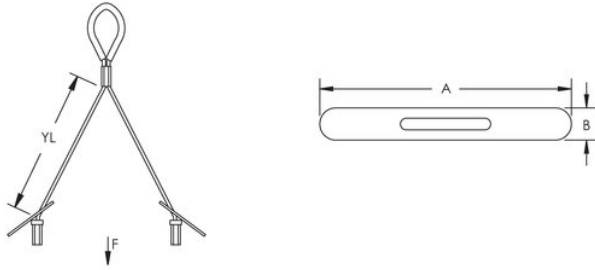

NVENT CADDY SPEED LINK Y-TOGGLE WITH EYELET EXTENSION, 1.5 MM WIRE, 7.8" Y-LENGTH

CATALOG NUMBER

SLD15Y200

CERTIFICATIONS

FEATURES

Attaches to clearance holes in a variety of structures or hanging devices

Ideal for supporting lighting fixtures

Y-design provides improved stability

PRODUCT ATTRIBUTES

Material: Steel

Finish: Electrogalvanized

Static Load Safety Factor: 5:1

Wire Rope Diameter: 1.5 mm

Wire Rope "Y" Length: 7.8"

A: 1.540"

B: 0.200"

ADDITIONAL PRODUCT DETAILS

nVent CADDY Speed Link locking device not included.

DIAGRAMS

WARNING

nVent products shall be installed and used only as indicated in nVent's product instruction sheets and training materials. Instruction sheets are available at www.nvent.com and from your nVent customer service representative. Improper installation, misuse, misapplication or other failure to completely follow nVent's instructions and warnings may cause product malfunction, property damage, serious bodily injury and death and/or void your warranty.