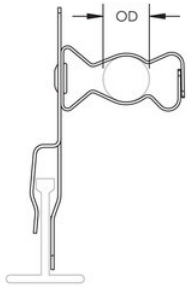

## MATS CONDUIT TO T-GRID CLIP, 1" EMT

### FEATURES

---

Provides a method of securing conduit above acoustical tee bar

Clip rotates for securing conduit in either horizontal or vertical orientation

No tools required for installation

Eliminates need for offset bending conduit

### PRODUCT ATTRIBUTES

---

Material: Spring Steel

Finish: nVent CADDY Armour

EMT Conduit Size: 3/4";1"

### DIAGRAMS

---