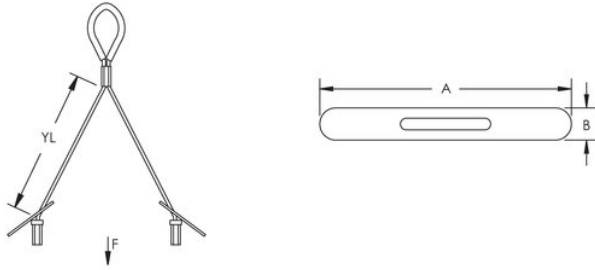

### FEATURES

Attaches to clearance holes in a variety of structures or hanging devices

Ideal for supporting lighting fixtures

Y-design provides improved stability

### PRODUCT ATTRIBUTES

Material: Steel

Finish: Electrogalvanized

Static Load Safety Factor: 5:1

Wire Rope Diameter: 1.5 mm

Wire Rope "Y" Length: 19.6"

A: 1.540"

B: 0.200"

## DIAGRAMS