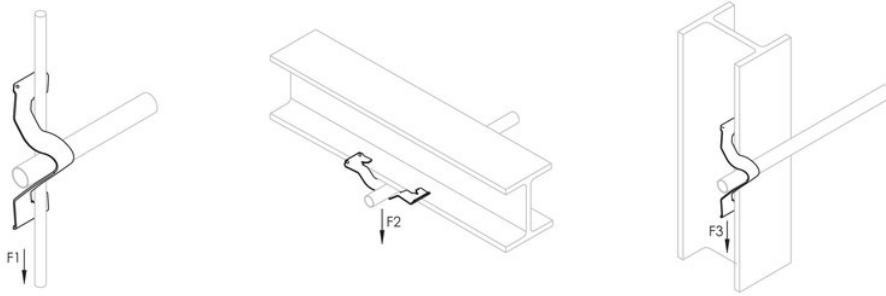

ADDITIONAL PRODUCT DETAILS

May require dedicated drop wire/rod and EC311. Consult local authority.

For horizontal application only when installing conduit.

DIAGRAMS

Conduit Size	#10 or #12 Wire	#8 or #9 Wire	3/16" or 1/4" Rod	1/8" - 1/4" Flange	5/16" - 3/8" Flange	7/16" - 1/2" Flange
1/2" EMT	K8	K8	K8	K8	K12	K12
1/2" Rigid	K8	K12	K12	K12	K12	K16
3/4" EMT	K12	K12	K12	K12	K16	K16
3/4" Rigid	K12	K12	K16	K16	K20	K20
1" EMT	-	K16	K16	K16	K20	K20
1" Rigid	-	-	-	K20	K20	K20
1 1/4" EMT	-	K20	K20	K20	-	-

Cable Size	#12 Wire	#8, #9, #10 Wire
14-2 (.433" - .475" OD)	KX	KX
14-3 (.453" - .500" OD)	KX	KX
12-2 (.467" - .510" OD)	KX	KX
12-3 (.489" - .535" OD)	KX	K8

WARNING

nVent products shall be installed and used only as indicated in nVent's product instruction sheets and training materials. Instruction sheets are available at www.nvent.com and from your nVent customer service representative. Improper installation, misuse, misapplication or other failure to completely follow nVent's instructions and warnings may cause product malfunction, property damage, serious bodily injury and death and/or void your warranty.