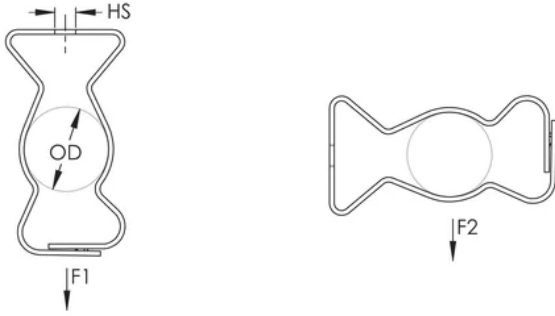

Outer Diameter (OD): 0.710" - 1.18"

Hole Size (HS): 1/4"

Hole Type: Threaded

Static Load 1 (F1): 100lb

Static Load 2 (F2): 25lb

DIAGRAMS

WARNING

nVent products shall be installed and used only as indicated in nVent's product instruction sheets and training materials. Instruction sheets are available at www.nvent.com and from your nVent customer service representative. Improper installation, misuse, misapplication or other failure to completely follow nVent's instructions and warnings may cause product malfunction, property damage, serious bodily injury and death and/or void your warranty.

North America

+1.800.753.9221

Option 1 – Customer Care

Option 2 – Technical Support

Europe

Netherlands:

+31 800-0200135

France:

+33 800 901 793

Europe

Germany:

800 1890272

Other Countries:

+31 13 5835404

APAC

Shanghai:

+ 86 21 2412 1618/19

Sydney:

+61 2 9751 8500

Our powerful portfolio of brands:
nVent.com **CADDY ERICO HOFFMAN RAYCHEM SCHROFF**
TRACER

© 2024 nVent. All nVent marks and logos are owned or licensed by nVent Services GmbH or its affiliates. All other trademarks are the property of their respective owners.

nVent reserves the right to change specifications without notice.