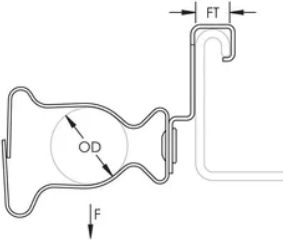

### FEATURES

Attaches to open side of a strut channel

Includes easy close pipe and conduit clamp

### PRODUCT ATTRIBUTES

Material: Spring Steel

Finish: nVent CADDY Armour

Rigid Conduit/Pipe Size: 3/8"

MC/AC Cable Size: 14-2 to 12-3

Flexible Conduit Size: 3/8"

Outer Diameter (OD): 0.550" - 0.71"

Flange Thickness (FT): 3/8"

## DIAGRAMS

---