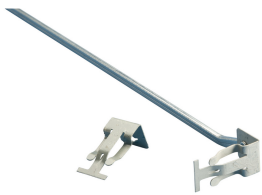

SUSPENSION BAR FOR LIGHTOLIER CALCULITE, 24" T-GRID SPAN

CATALOG NUMBER

520

FEATURES

Reduces installation time

Only a screwdriver required

Position of fixture is adjustable with span

PRODUCT ATTRIBUTES

Material: Spring Steel

Finish: nVent CADDY Armour

T-Grid Span: 24"

Light Fixtures: Lightolier 711

ADDITIONAL PRODUCT DETAILS

No load rating, for positioning only.

WARNING

nVent products shall be installed and used only as indicated in nVent's product instruction sheets and training materials. Instruction sheets are available at www.nvent.com and from your nVent customer service representative. Improper installation, misuse, misapplication or other failure to completely follow nVent's instructions and warnings may cause