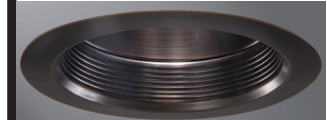

E26 6" Trim Series

DESCRIPTION

Air-Tite™ baffle trim with reflector 6" trim family for use in recessed downlighting. Compatible for use in Halo and other housings.

Catalog #		Type
Project		
Comments		Date
Prepared by		

30WAT
White Trim, White Baffle and Reflector

30WATH
White Trim, White Baffle and Clear Reflector

30PAT
White Trim, Black Baffle and Clear Reflector

30SNAT
Satin Nickel Trim, Satin Nickel Baffle and Reflector