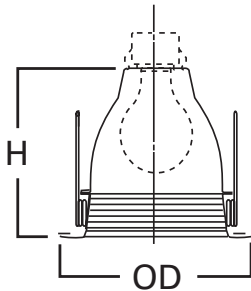

E26 6" Trim Series

DESCRIPTION

Air-Tite™ baffle trim with reflector 6" trim family for use in recessed downlighting. Compatible for use in Halo and other housings.

Catalog #		Type
Project		
Comments		Date
Prepared by		

SPECIFICATION FEATURES

- Self-flange metal baffle with upper reflector
- Socket supporting baffle
- Torsion spring retention
- Accepts a wide range of lamps
- Makes installation Air-Tite regardless of housing used