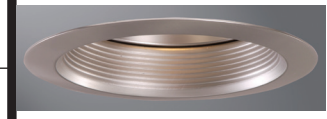

E26 6" Trim Series

DESCRIPTION

Air-Tite™ baffle trim with reflector 6" trim family for use in recessed downlighting. Compatible for use in Halo and other housings.

Catalog #		Type
Project		
Comments		Date
Prepared by		

SPECIFICATION FEATURES

- Self-flange metal baffle with upper reflector
- Socket supporting baffle
- Torsion spring retention
- Accepts a wide range of lamps
- Makes installation Air-Tite regardless of housing used

30WAT
White Trim, White Baffle and Reflector

30WATH
White Trim, White Baffle and Clear Reflector

30PAT
White Trim, Black Baffle and Clear Reflector

30SNAT
Satin Nickel Trim, Satin Nickel Baffle and Reflector