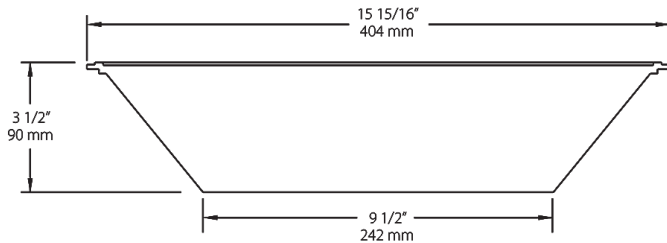

Project:	Type:
Prepared By:	Date:

Additional reflector options for better versatility.

Color: Drop lens

Weight: 0.0 lbs

Technical Specifications

Construction

Drop Lens:

16" drop lens for high and low bays

Dimensions

Features

Additional reflector options for better versatility

Ordering Matrix

Family	Size
DL	

16 = 16" Wire Guard