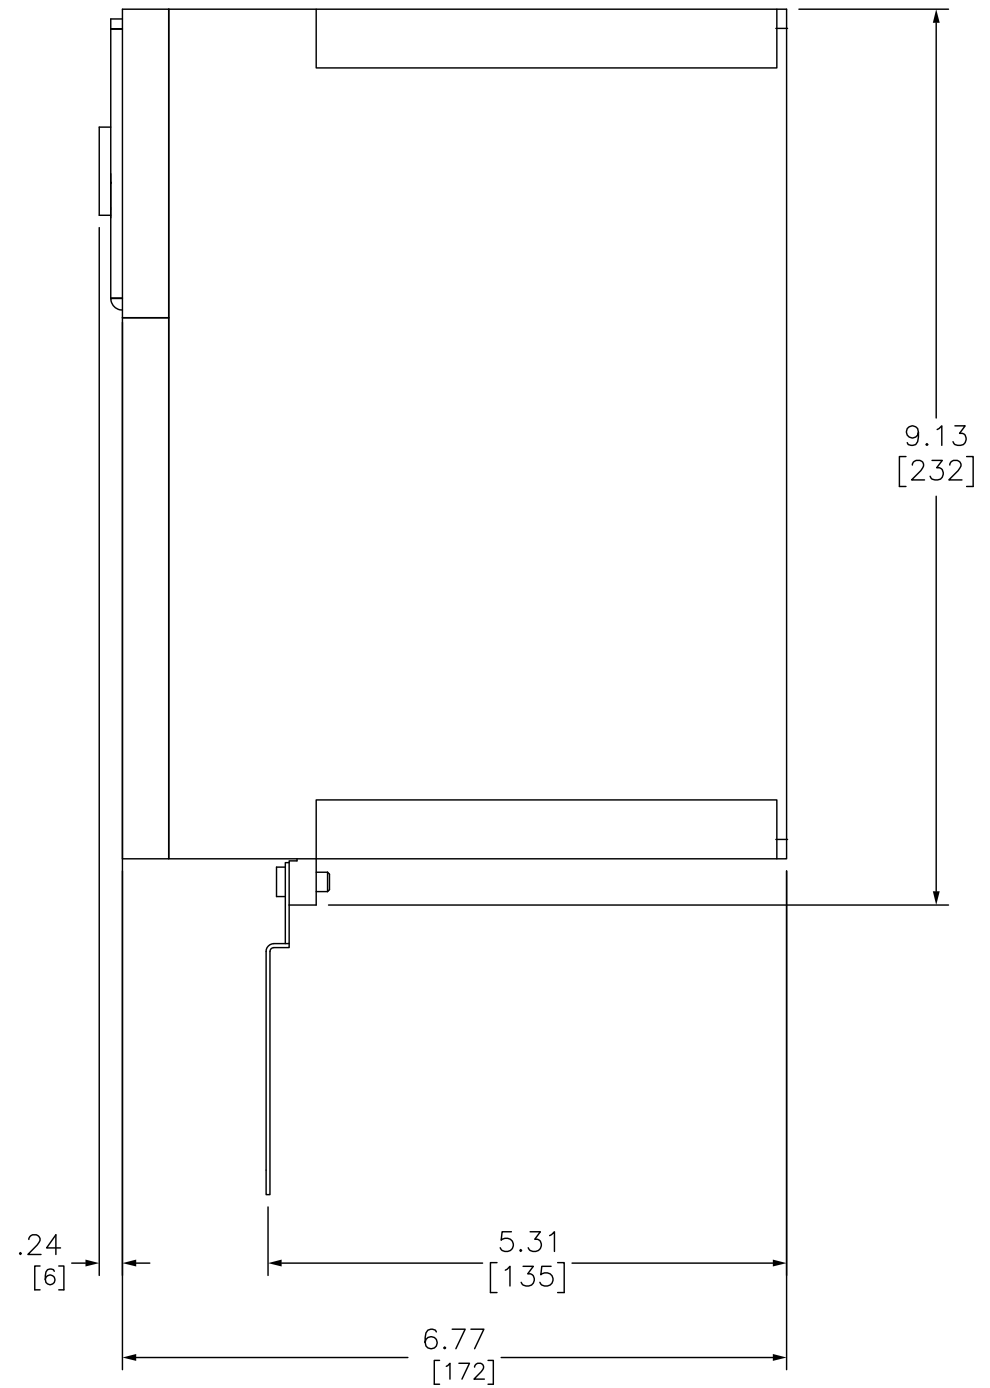

FRONT

SIDE

DUAL DIMENSIONS: INCHES
MILLIMETERS

ATV312HU55N4
AC DRIVE 7.5 HP 480V 3 PHASE

DWG#
NO. ATV312HU55N4