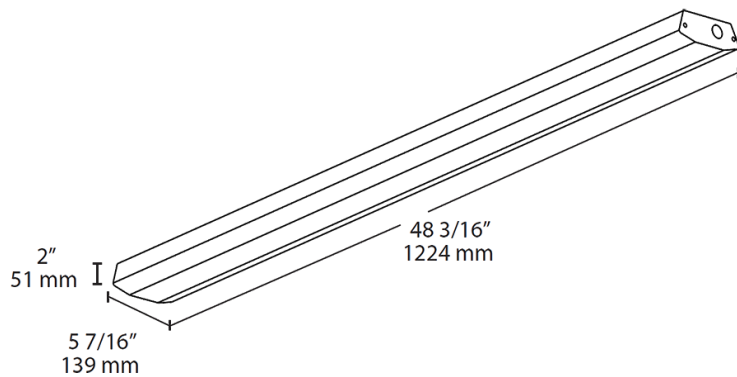

Lens:

Soft-glow acrylic lens reduces glare and has smooth and even light distribution

Reflector:

High-reflectance white steel

Mounting:

Surface mount, ceiling or wall. Knockouts on sides and back.

Finish:

Formulated for high durability and long-lasting color

Green Technology:

Mercury and UV free. RoHS-compliant components.

Other

Bi-Level:

Allows 25%, 50% or 75% output modes

Ultrasonic Sensor:

Detects the presence of people by sending ultrasonic sound waves and measuring frequency changes caused by movement. They cover the entire space and don't need a line of sight. As a result, they can detect people behind obstacles and are ideal for stairwells in which a line sight is not always possible, and higher levels of sensitivity are required.

Warranty:

RAB warrants that our LED products will be free from defects in materials and workmanship for a period of five (5) years from the date of delivery to the end user, including coverage of light output, color stability, driver performance and fixture finish. RAB's warranty is subject to all terms and conditions found at rablighting.com/warranty.

Equivalency:

Equivalent to (2) F32T8

Buy American Act Compliance:

RAB values USA manufacturing! Upon request, RAB may be able to manufacture this product to be compliant with the Buy American Act (BAA). Please contact customer service to request a quote for the product to be made BAA compliant.

Dimensions

Features

- Diffused lens for smooth light distribution
- 0-10V dimming driver, standard
- 100,000-Hour LED lifespan
- 5-Year, No-Compromise Warranty