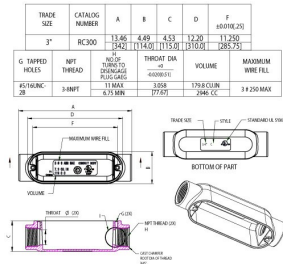

COMBO (RIGID/IMC OR EMT) BODIES AND ASSEMBLIES

Threaded Conduit Fittings: C Body Only 3" Rigid C Type Body

C13.1

Catalog #: RC300

APPLICATIONS

For use with threaded Rigid/IMC conduit, for pulling access or to split a run into multiple directions.
N/A

PRODUCT FEATURES

Durable die cast aluminum construction
Premium powder coat finish
Combination head screw

CULUS

Listed

NEMA

NEMA 3R Rated

NEC

2014 NEC Compliant

GENERAL PRODUCT INFORMATION

Trade Size: 3"
Description Table: 3" Rigid C Type Body

PACKAGING

Package Type: Carton
Std. Pkg.: -
Ship Carton Qty.: 1
Product UPC-A Labeled: Yes
Weight (Lbs. Per/C): 305
Ship Carton Length (in.): 13.98
Ship Carton Width (in.): 5.59
Ship Carton Height (in.): 5.12
Ctn Weight (Lbs.): 3.53
Pallet Qty: 168
UPC Number: 050169816677
I2of5: 50050169816672