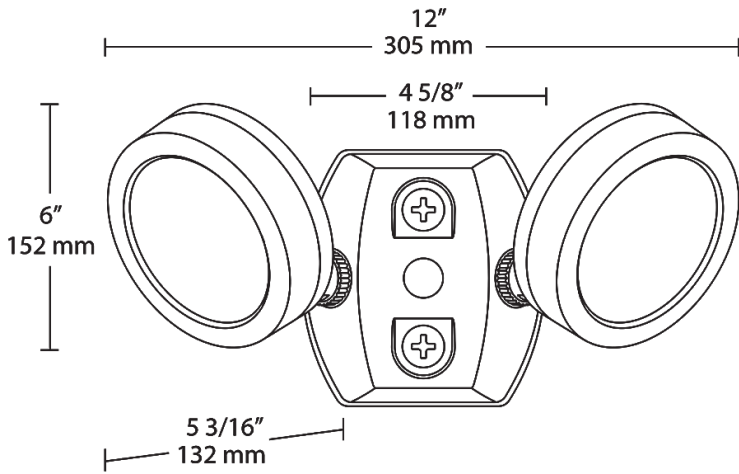

Dimensions

Features

- Equivalent to two 75W halogen BR30 wide floods
- 6H x 6V beam distribution delivers ample light
- Diffused lens for smooth, even light distribution
- Adjustable knuckle
- 60,000-Hour LED lifespan

Ordering Matrix

Family	Wattage	Color Temp	Finish
LES	2X13	Y	W

2X13 = 2 x 13W

Blank = 5000K Cool
N = 4000K Neutral
Y = 3000K Warm

Blank = Bronze
W = White
B = Black¹
VG = Verde Green¹

¹ Not available with sensor.