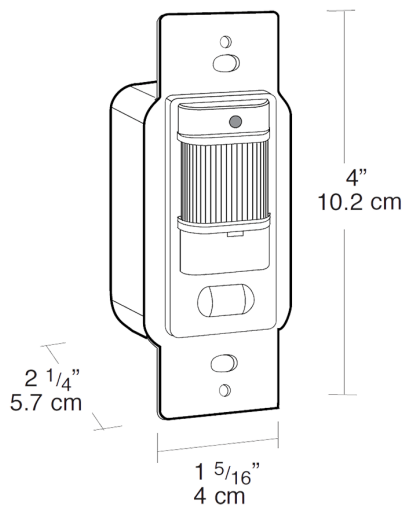

Dimensions

Features

- Sensitive 180° view passive infrared motion detector keeps lights on only when rooms are in use
- LED detection indicator
- Tough, vandal resistant lens
- Fits decorator wall plates
- Control panel cover only removable with wall plate to prevent tampering
- Manual off/auto switch
- Vandal proof sensor for schools, gyms and high abuse areas