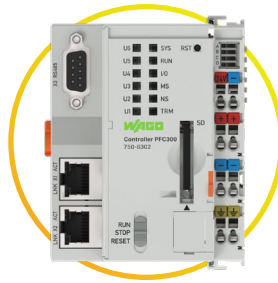

PFC300 Controller

Compact PLC for the modular WAGO I/O System. Supports all digital, analog, and specialty modules found within the 750/753 Series. Typical applications for the PFC300 include standard machinery and equipment control (e.g., packaging, bottling, and manufacturing systems, as well as textile, metal, and wood processing machines).

Base Power Supply Series

Offers reliable, efficient performance with front wiring and Push-in CAGE CLAMP® connections for tool-free setup. With compact, durable metal housing and a wide temperature range of -30°C to +70°C, it's the cost-effective solution you can trust. Highly efficient means less heat dissipation, less need for cooling, and smaller enclosure.

Featured Supplier Spotlight

From top products to value-added services, check out what our featured supplier partners have to offer!

crescentelectric.com

XUN Photoelectric Sensors

Next-generation dual mount photoelectric sensor designed for superior performance and effortless integration into automation equipment.

IO Link Master

Provides remote access from the sensor to the PLC/Control allowing for extended diagnostics and predictive maintenance

XCMH Basic Miniature Limit Switch

Robust, easy-to-install, and cost-effective miniature limit switch, perfect for industrial applications with limited space.

Family-Owned. Community-Grown. National Presence.
Powering the communities we serve through teamwork and relentless customer focus.

Powered by Crescent™